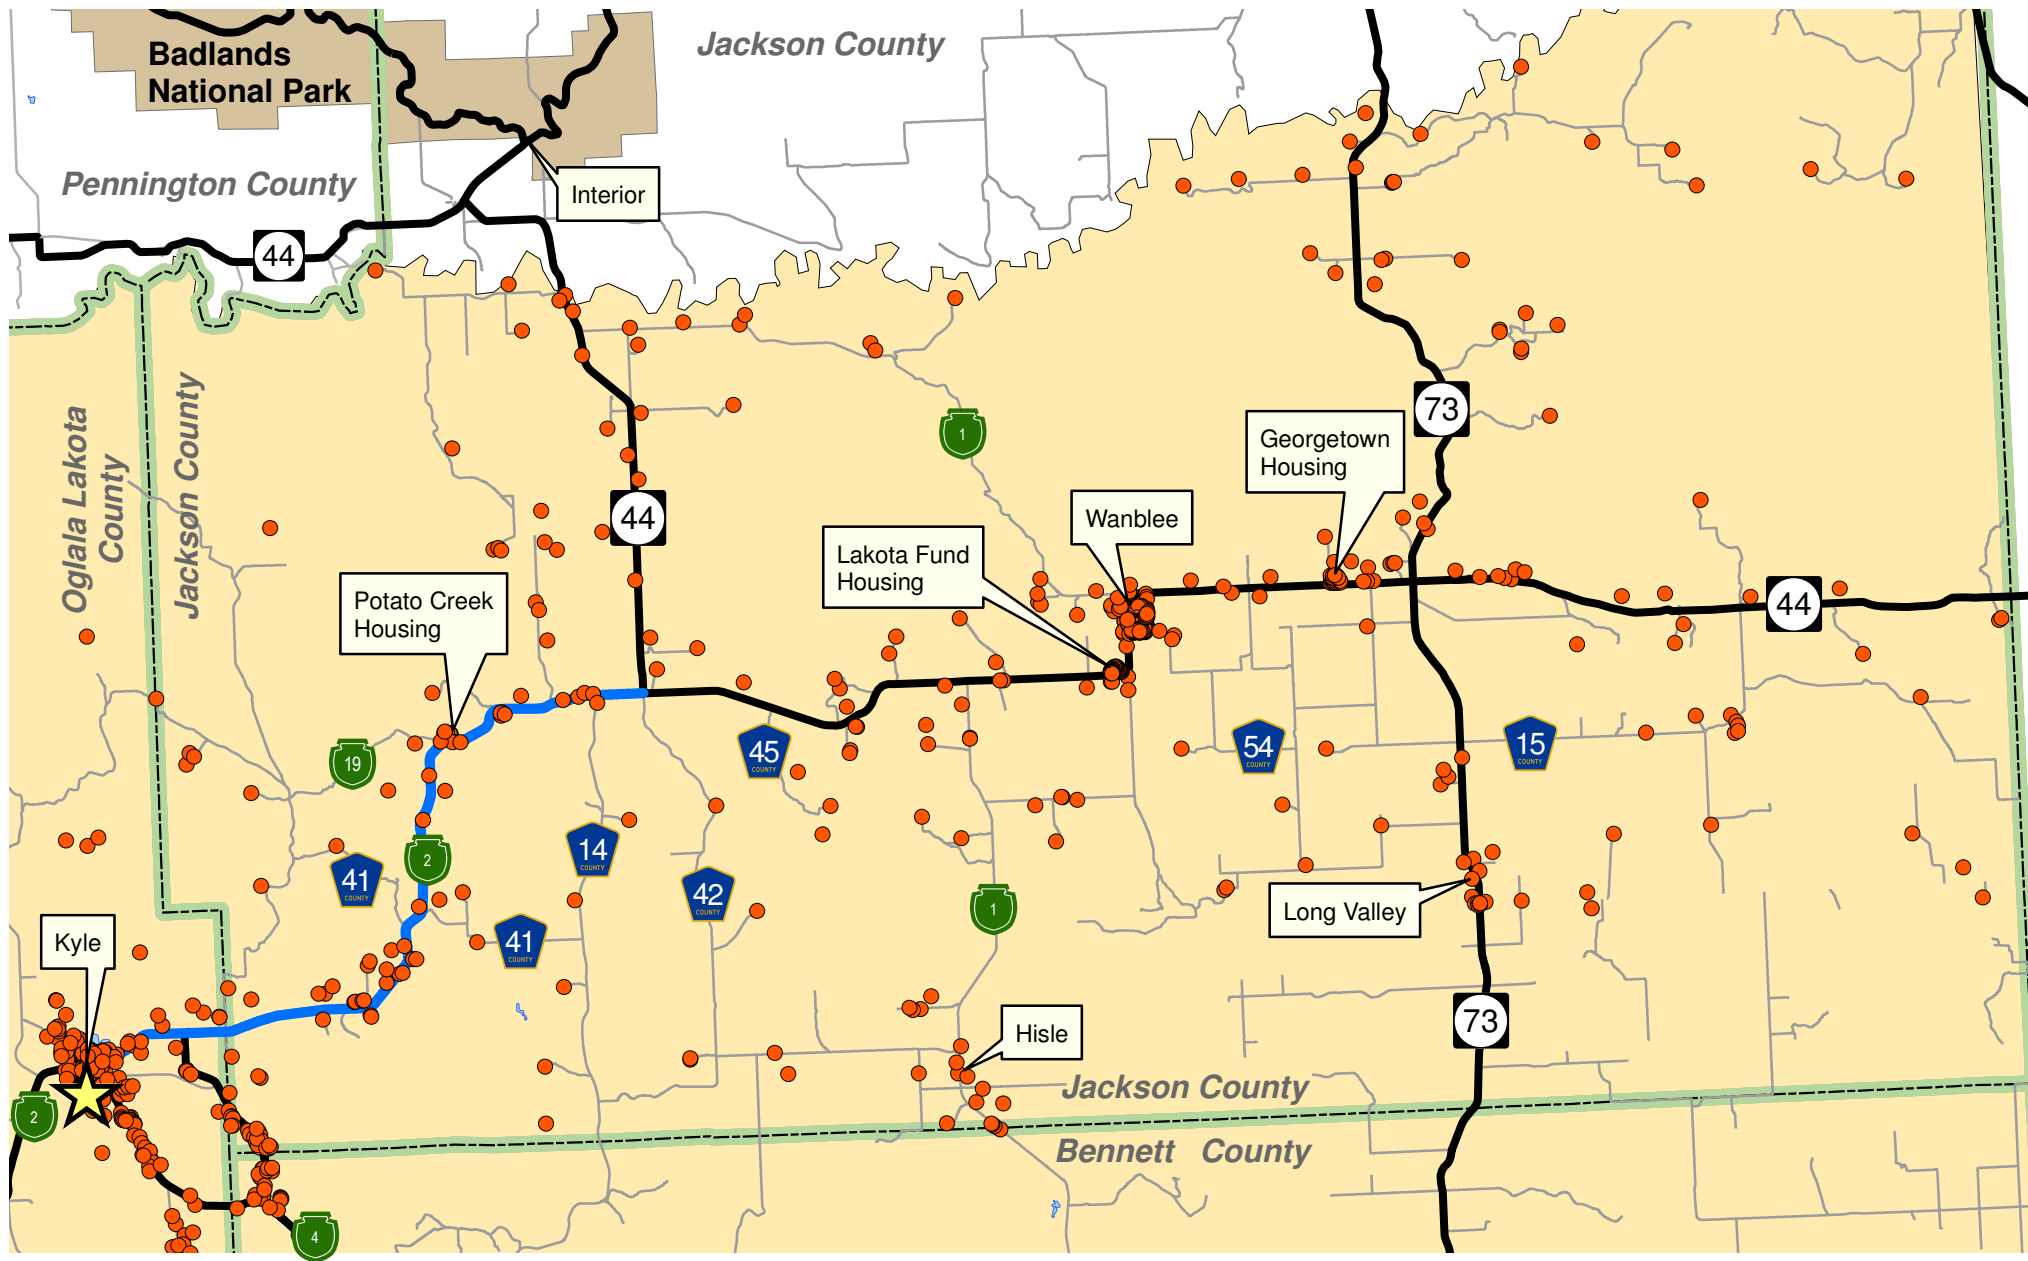

BIA 2 Rural Safety and Regional Access Project Pine Ridge Indian Reservation Northeast Region Emergency Access Locations

Legend:

- Pine Ridge Indian Reservation
- BIA 2 Project
- 911 Address