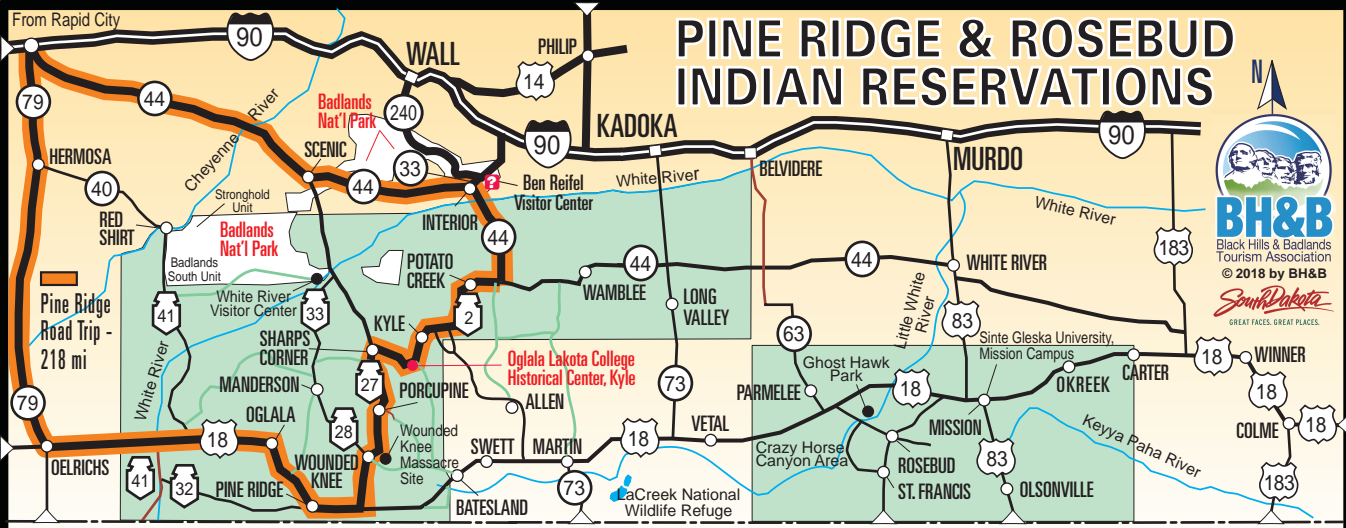

# PINE RIDGE & ROSEBUD INDIAN RESERVATIONS

  
**BH&B**  
Black Hills & Badlands  
Tourism Association  
© 2018 by BH&B  
*South Dakota*  
GREAT FACES. GREAT PLACES.

NEBRASKA

NEBRASKA