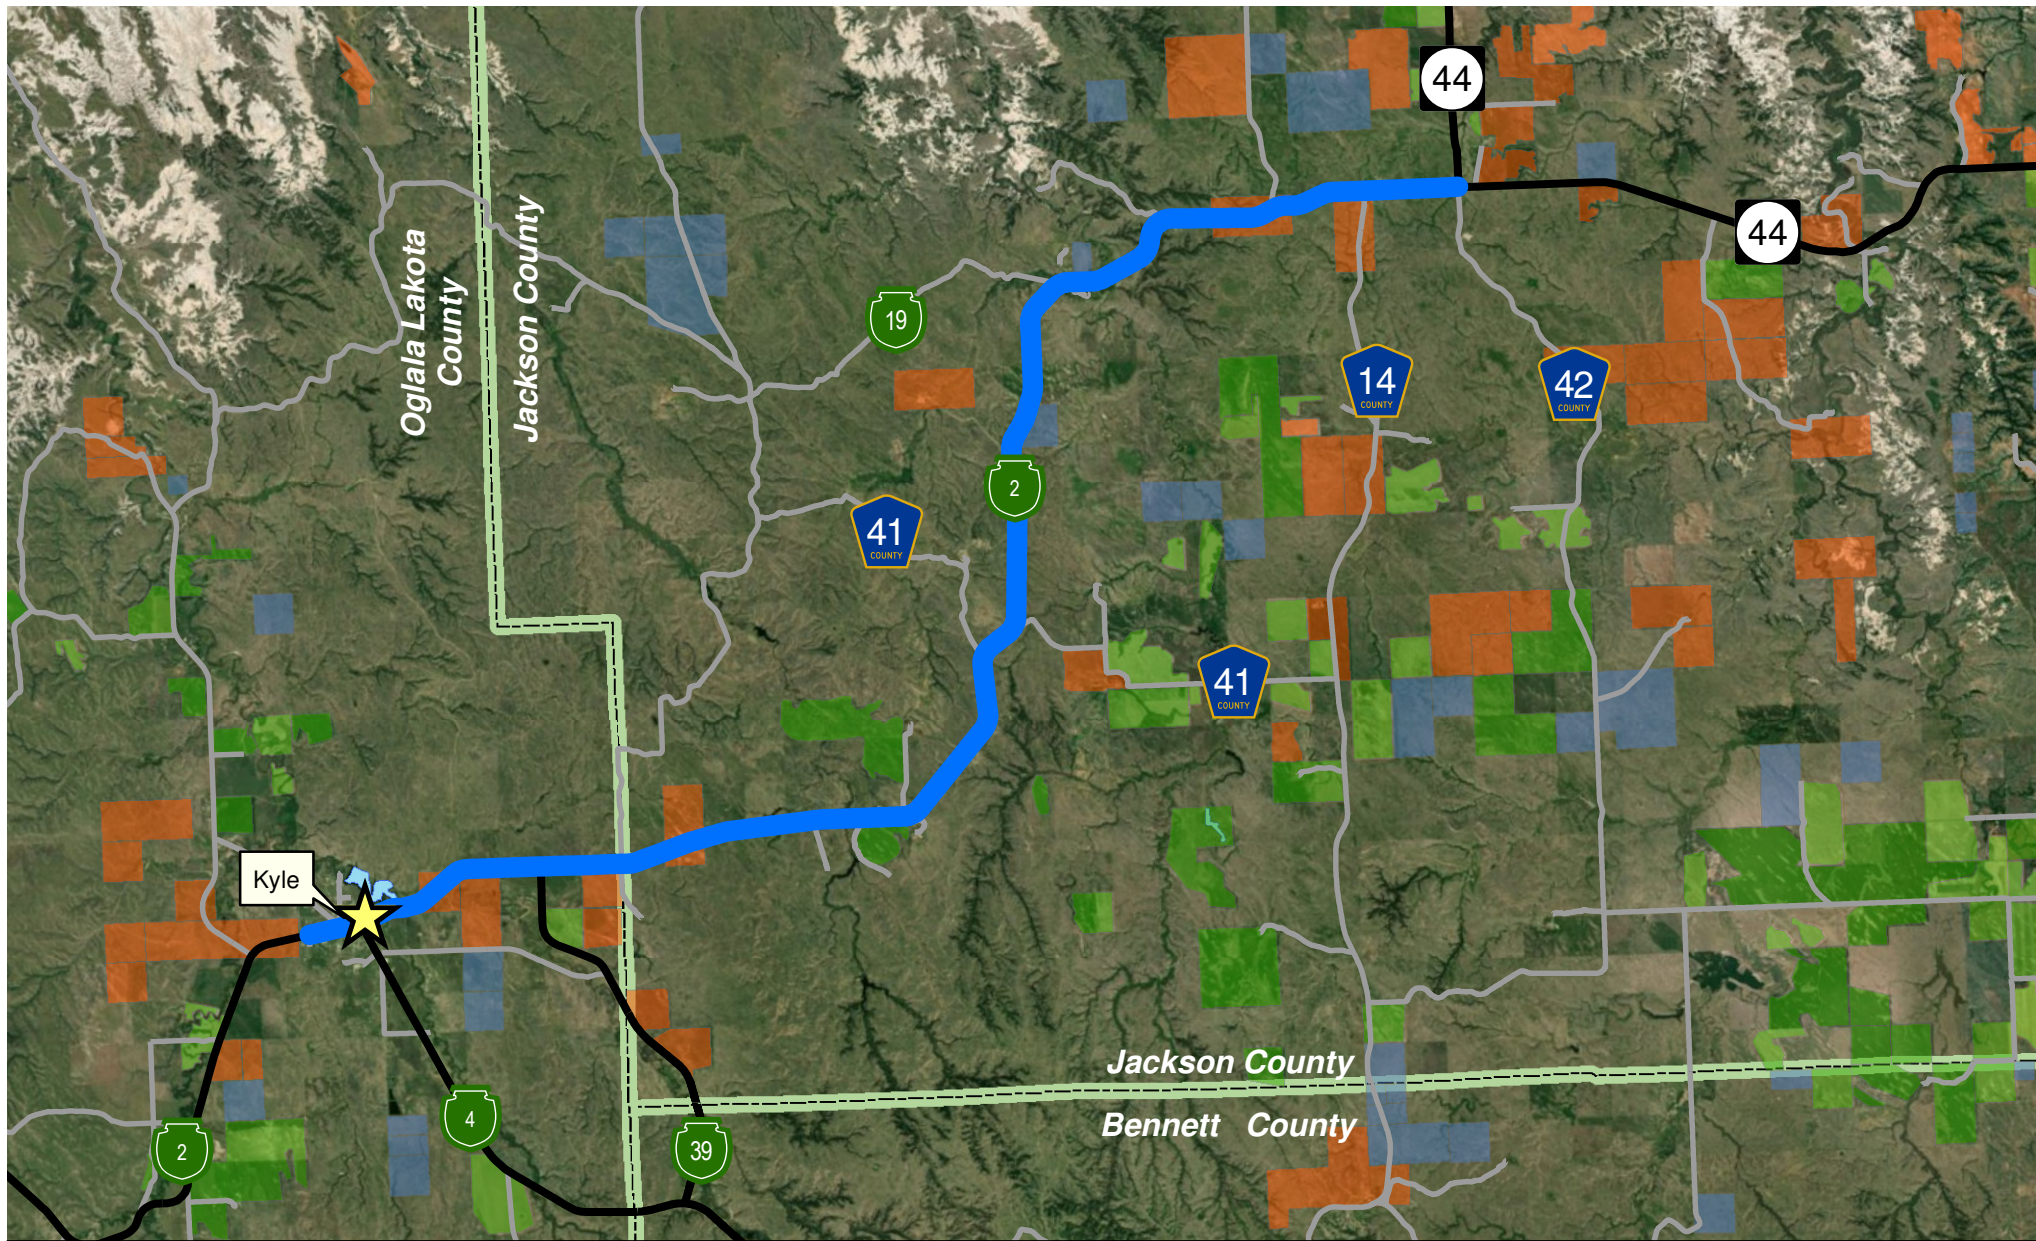

*BIA 2 Rural Safety and Regional Access Project
Pine Ridge Indian Reservation
Existing and Potential Farms and Existing Ranches*

Legend:

	Existing Farm		Existing Ranch
	Potential Farm		
	BIA 2 Project		

0 0.75 1.5 Miles