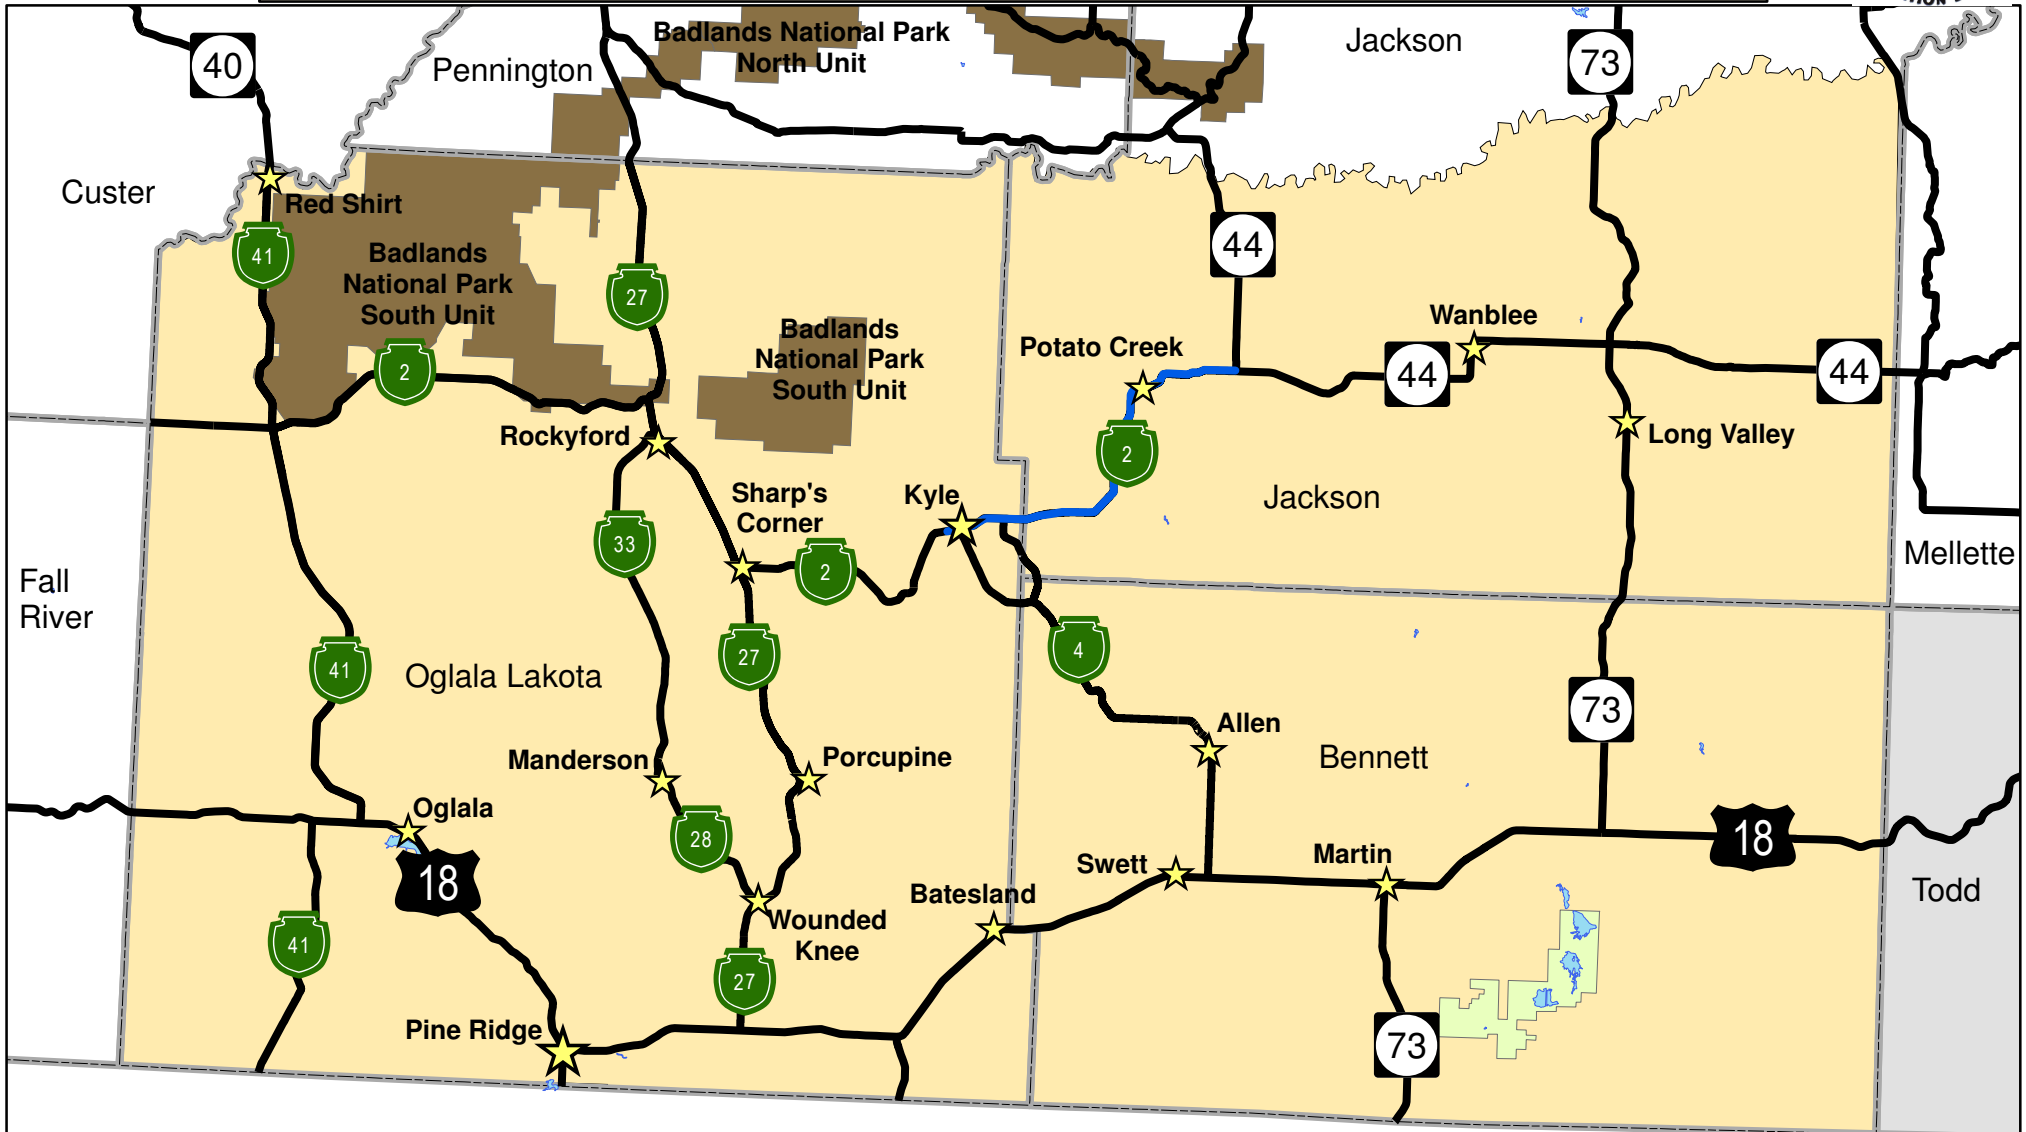

BIA 2 Rural Safety and Regional Access Project

Pine Ridge Indian Reservation, South Dakota
Location Map

 Pine Ridge Indian Reservation	 Major South Dakota Roads
 BIA 2 Project	 County Boundaries

0 3 6 12
Miles